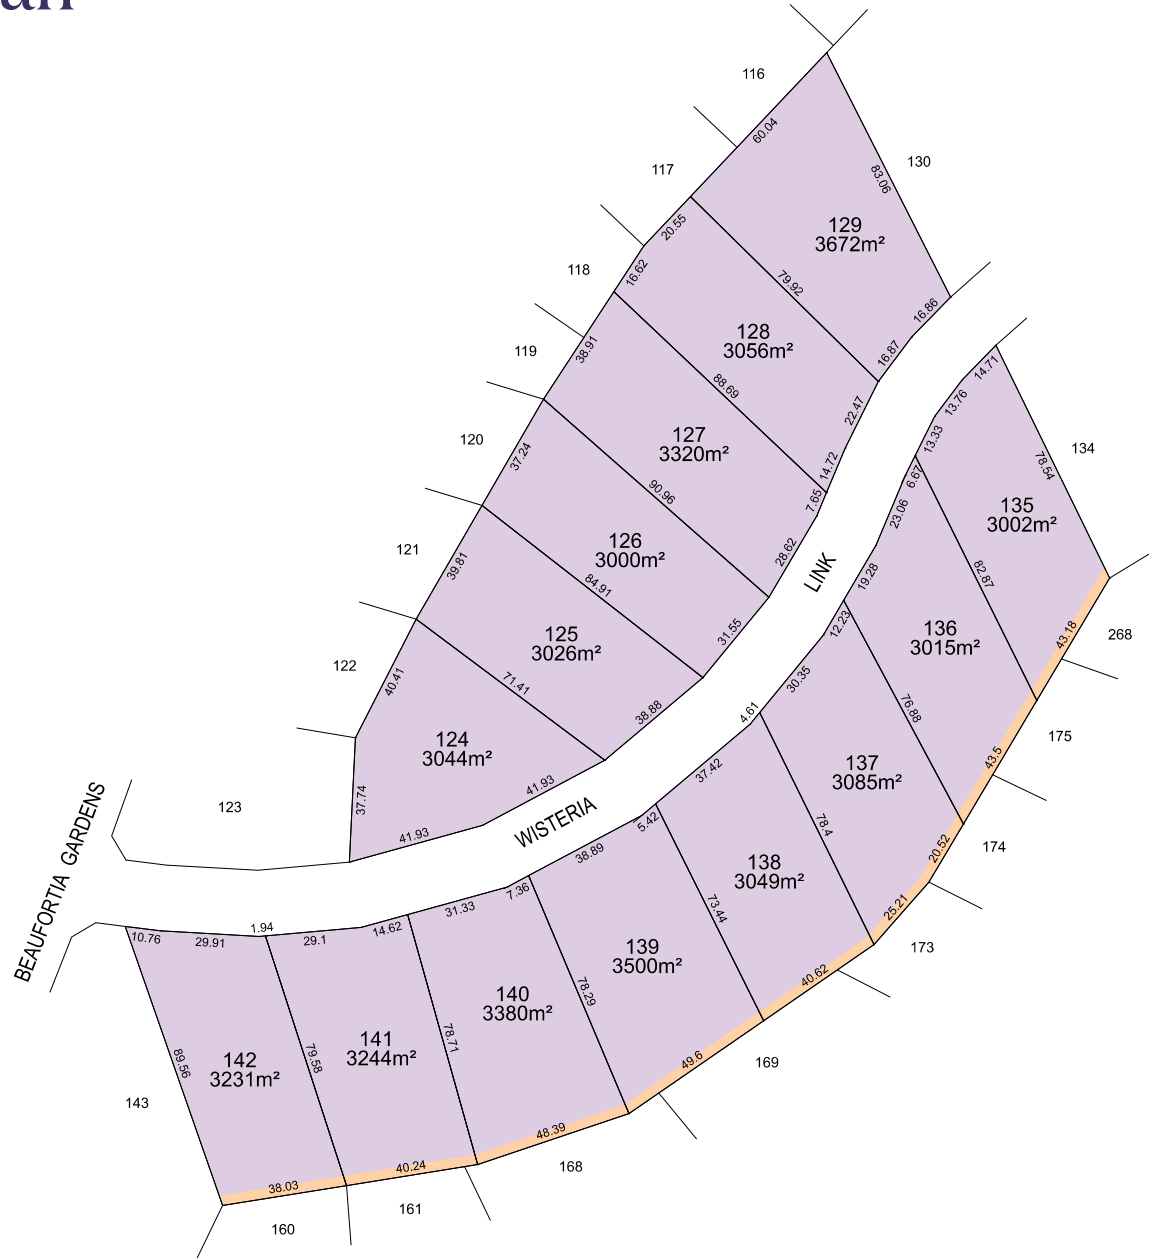

Sales Plan

Stage 3C

All dimensions and areas are subject to survey. The particulars on this brochure are supplied for identification purposes only and shall not be taken as a representation in any respect on the part of the seller or its agent.

LEGEND

 Drainage Easement

springdale
beach

denmark — wa